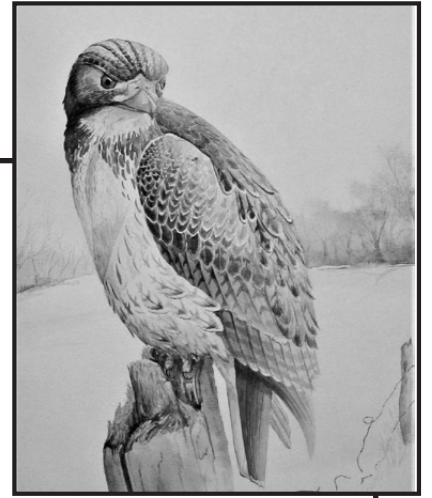

- 1- Add shading like the original artwork AND/OR ....
- 2- Add color!

Charles Fritz (b.1955). *Permanent Iowa Resident (Red-Tailed Hawk)*  
Watercolor on paper, circa 1976. Gift of Ed Smith & Gloria Gaie. [2015.1]