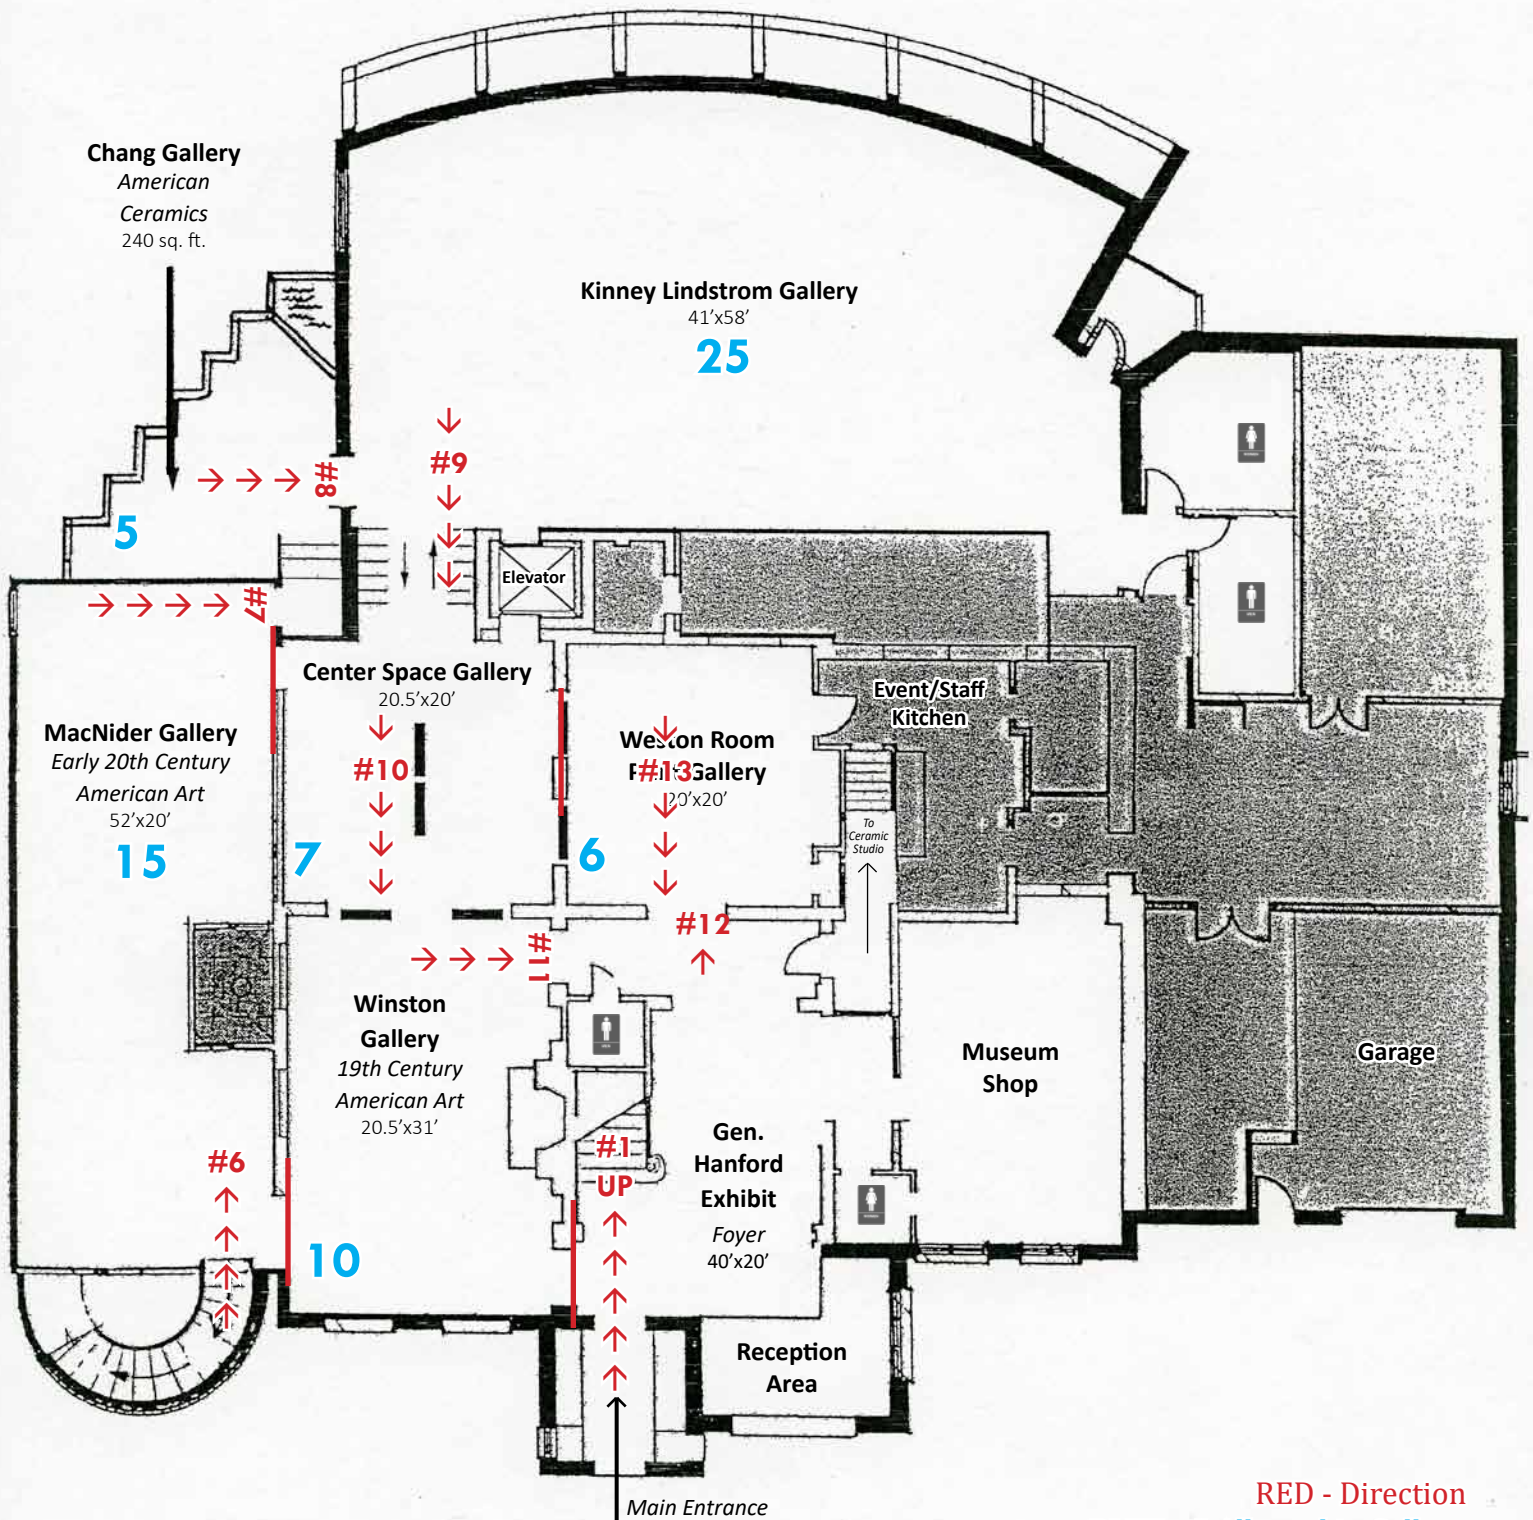

## Main Floor

RED - Direction  
 BLUE - # Allowed in Gallery

### NEW Museum Hours:

Tues., Wed., Fri., Sat. 10am-5pm

Thurs. 10am-8pm